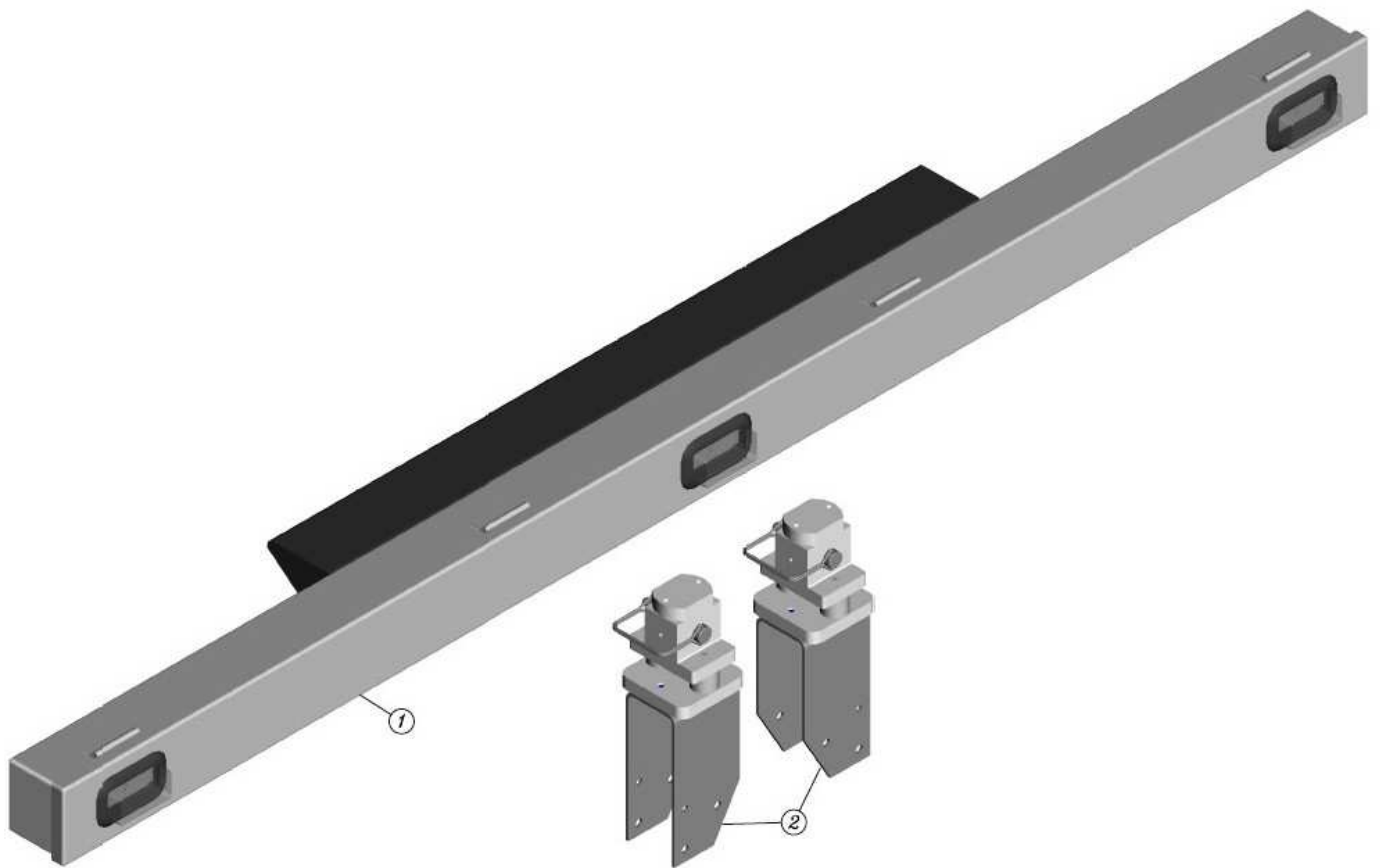

RS4000 Lightbar Kit---Part # 40601

40601 Parts List

<u>Item No.</u>	<u>Part Number</u>	<u>Description</u>
1	40510	RS4000 LED Lightbar Assembly
2	40511	Lightbar Mounting Kit

RS4000 LED Lightbar---Part # 40510

40510 Parts List

Item No.	Part Number	Description
1	743810	Sun Shield
2	40278	Latch
3	40011	Red LED Limit Indicator
4	40012	Yellow LED L/R Indicator
5	40010	White LED Center Indicator
6	40023	Connector w/ Wiring Harness
7	40013	Light Indicator Grommet
8	40014	Yellow HO LED L/R Indicator
9	40015	White HO LED Center Indicator
10	Ref Only	10-32 x 3/4" Pan Head Slot Screw
11	Ref Only	4-40 x 3/8" Pan Head Slot Screw
12	Ref Only	4-40 Hex Nut
13	Ref Only	1/4-20 x 1/2" Hex Head Bolt
14	Ref Only	1/4-20 Nylon Lock Nut

RS4000 Lightbar Mounting Kit---Part # 40511

40511 Parts List

<u>Item No.</u>	<u>Part Number</u>	<u>Description</u>
1	743809	Mount Pin
2	729887	'T' Bracket
3	40024	Hitch Pin
4	728128	Threaded Shock Mounts
5	729891	Adaptor Plate
6	729888	'U' Bracket
7	Ref Only	¼" Slit Lock Washer
8	Ref Only	¼-20 Nylon Lock Nut
9	Ref Only	¼-20 x ½" Hex Head Bolt