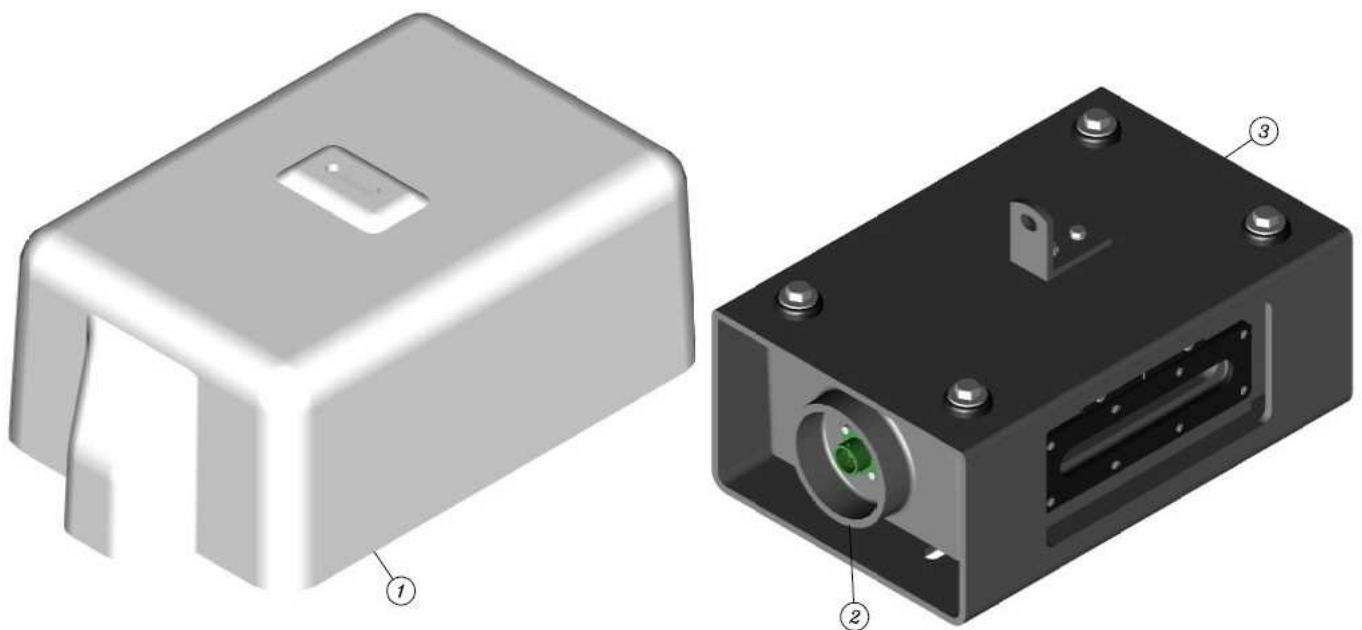

RS4000 Sensor Kit---Part # 40602

40602 Parts List

<u>Item No.</u>	<u>Part Number</u>	<u>Description</u>
1	40523	Vandal Cover
2	40520	RS4000 Sensor Assembly
3	40522	Sensor Mount Assembly
Not Pictured	40521	Laser Simulator

RS4000 Sensor Mounting Kit---Part # 40522

40522Parts List

<u>Item No.</u>	<u>Part Number</u>	<u>Description</u>
1	739903	Hitch Pin
2	Ref Only	10-32 x 5/8" Hex Head Bolt
3	Ref Only	#10 Split Lock Washer
4	729873	Mount Frame
5	40520	RS4000 Sensor Assembly
6	40066	Mount Grommet
7	Ref Only	5/16" x 3/4" OD Flat Washer
8	Ref Only	5/16-18 x 1 1/4" Hex Head Bolt
9	741523	Lock Stable