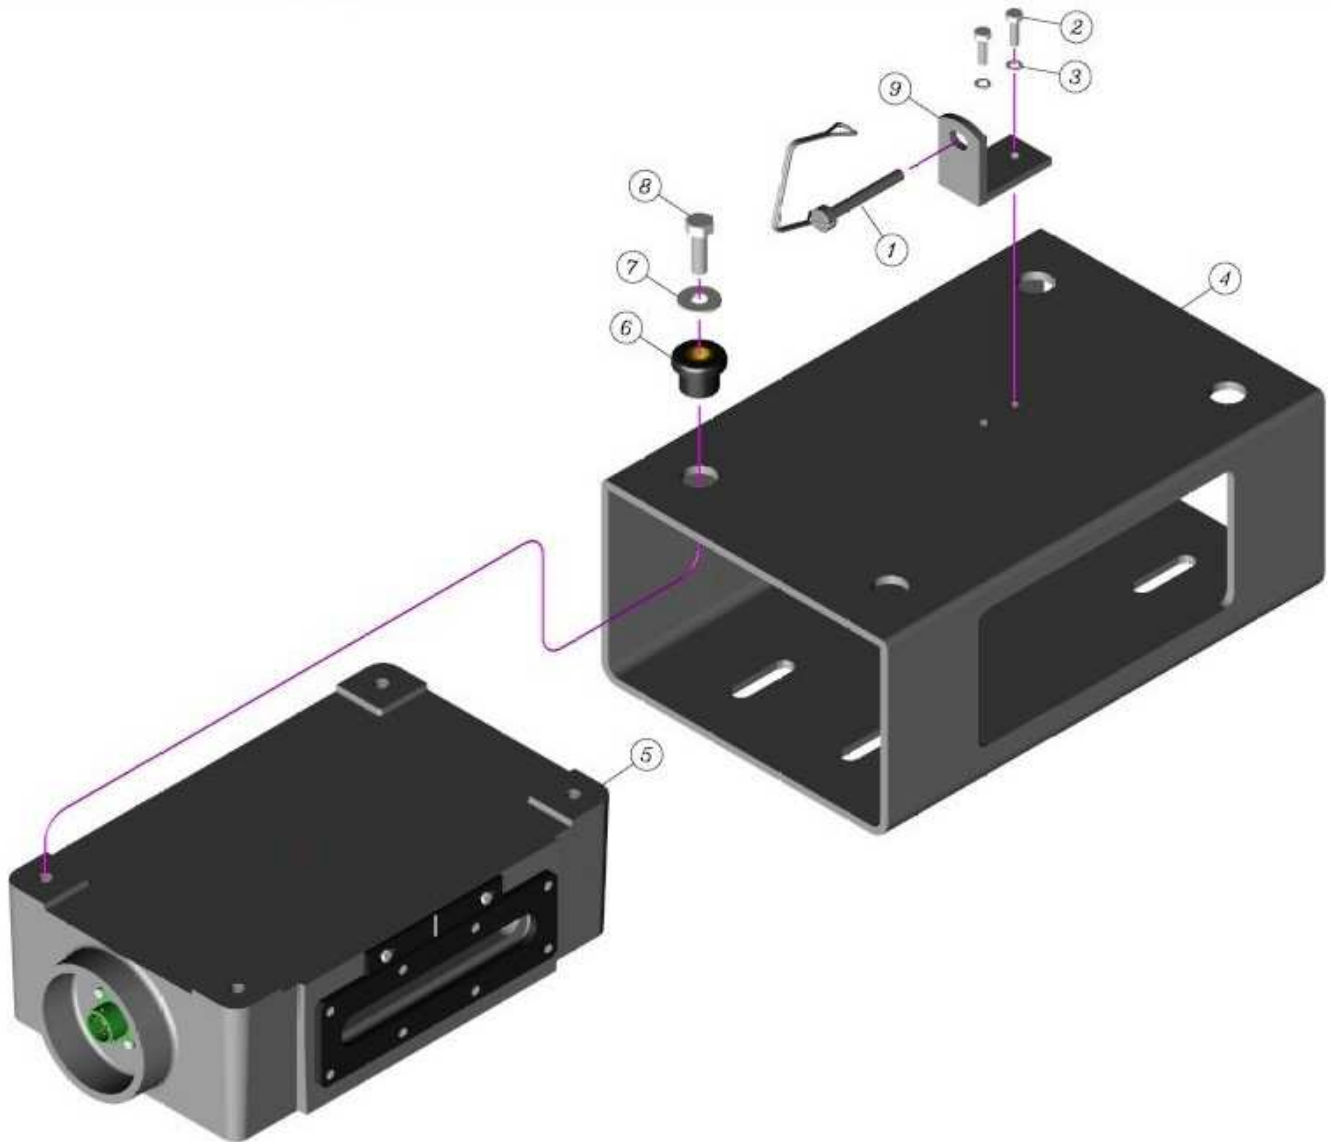

RS4000 Sensor Kit---Part # 40602

40602 Parts List

<u>Item No.</u>	<u>Part Number</u>	<u>Description</u>
1	40523	Vandal Cover
2	40520	RS4000 Sensor Assembly
3	40522	Sensor Mount Assembly
Not Pictured	40521	Laser Simulator

RS4000 Sensor Mounting Kit---Part # 40522

40522Parts List

<u>Item No.</u>	<u>Part Number</u>	<u>Description</u>
1	739903	Hitch Pin
2	Ref Only	10-32 x 5/8" Hex Head Bolt
3	Ref Only	#10 Split Lock Washer
4	729873	Mount Frame
5	40520	RS4000 Sensor Assembly
6	40066	Mount Grommet
7	Ref Only	5/16" x 3/4" OD Flat Washer
8	Ref Only	5/16-18 x 1 1/4" Hex Head Bolt
9	741523	Lock Stable