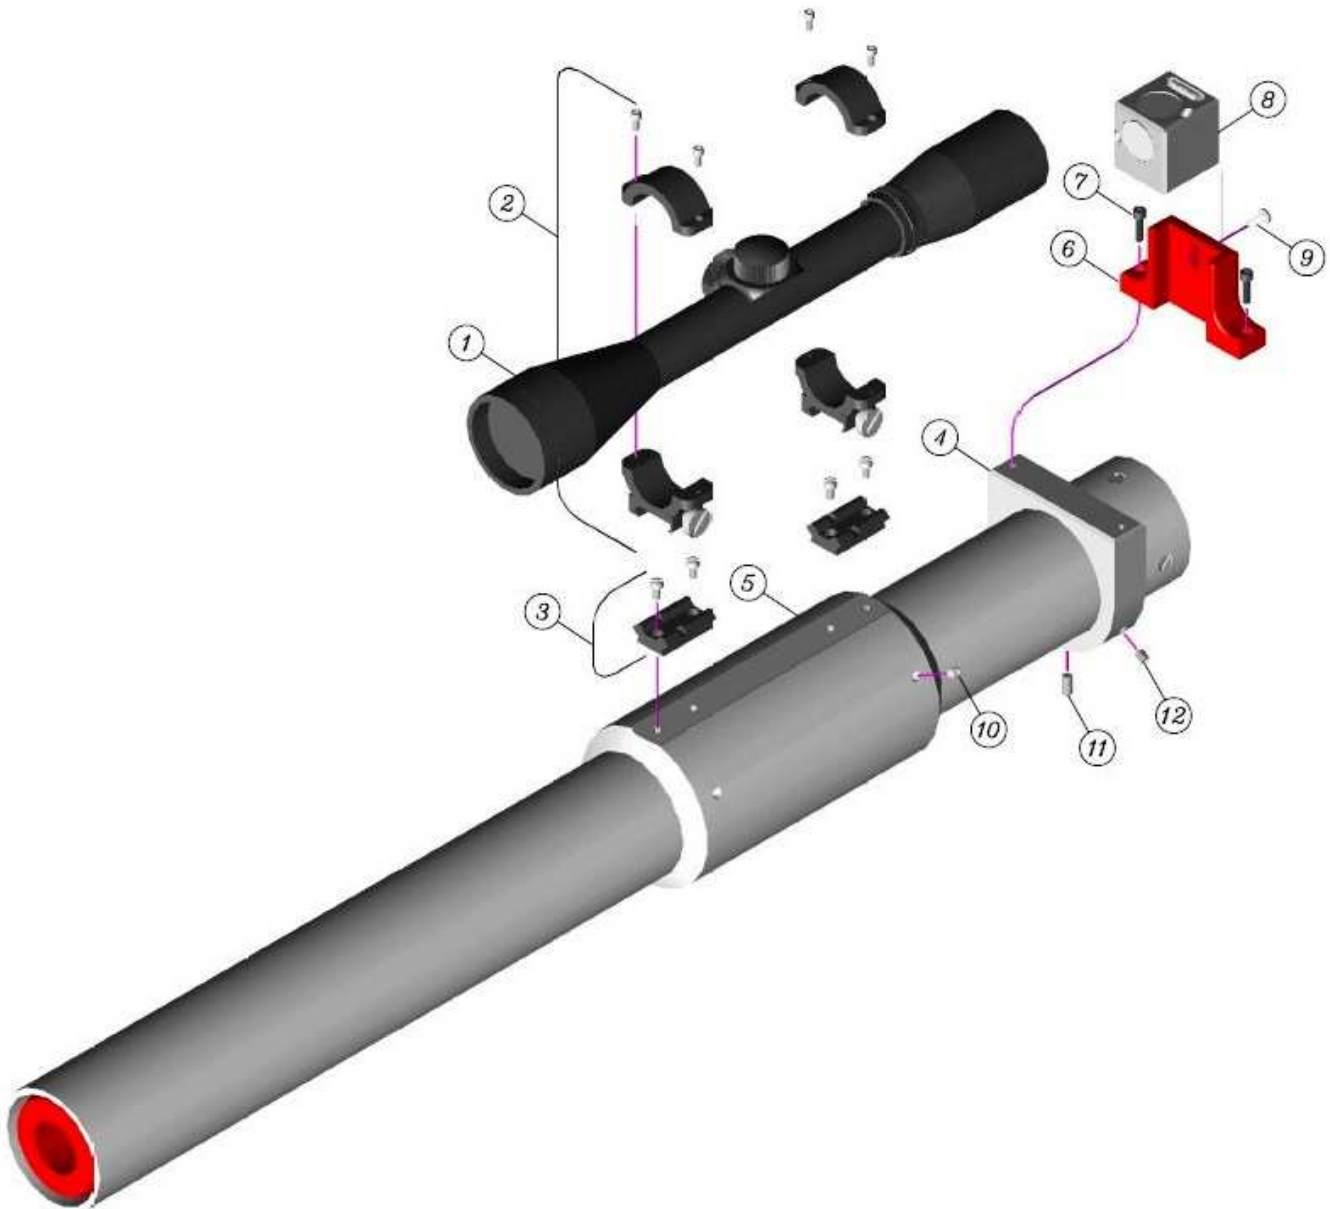

RS4000 Laser Kit---Part # 40603

40603 Parts List

Item No.	Part Number	Description
1	40530	Laser-Cannon w/ Scope*
2	40531	Key Box / Power Cable
3	40532	Case w/ Inserts

*** 40530 must be purchased with a 40532 case.**

40530 Parts List

<u>Item No.</u>	<u>Part Number</u>	<u>Description</u>
1	728124	Scope Assembly
2	728119	Scope Mount (Set of 2)
3	728120	Top Mount Base
4	729880	Vial Mount Ring
5	40069	Scope Mount Tube
6	40261	Vial Assembly
7	Ref Only	6-32 x 5/8" Pan Head Slot Screw
8	729741	Rear Cover Plate
9	Ref Only	6-32 x 3/4" Flat Head Slot Screw
10	Ref Only	10-24 x 3/16" Knurled Tip Set Screw
11	Ref Only	10-24 x 1/2" Knurled Tip Set Screw
12	743672	Power Cable Assembly
13	742905	Attenuator Knob
14	Ref Only	8-32 x 3/8" Flat Head Slot Screw

RS4000 Laser Kit --- Part # 40605

40605 Parts List

Item No.	Part Number	Description
1	40533	Laser-Cannon w/ Scope & Eye Bender*
2	40534	Key Box / Power Cable
3	40532	Case w/ Inserts

*** 40533 must be purchased with a 40532 case.**

RS4000 Laser/Cannon --- Part # 40533

40533 Parts List

<u>Item No.</u>	<u>Part Number</u>	<u>Description</u>
1	728124	Scope Assembly
2	728119	Scope Mount (Set of 2)
3	728120	Top Mount Base
4	729880	Mount Ring
5	40069	Scope Mount Tube
6	40337	Eye Bender Mount
7	Ref Only	6-32 x 1/2" Button Head Screw
8	40341	Eye Bender Assembly
9	Ref Only	6-32 x 1/2" Socket Cap Screw
10	Ref Only	10-24 x 3/16" Knurled Tip Set Screw
11	Ref Only	10-24 x 1/2" Knurled Tip Set Screw
12	Ref Only	10-24 x 3/16" Knurled Tip Set Screw