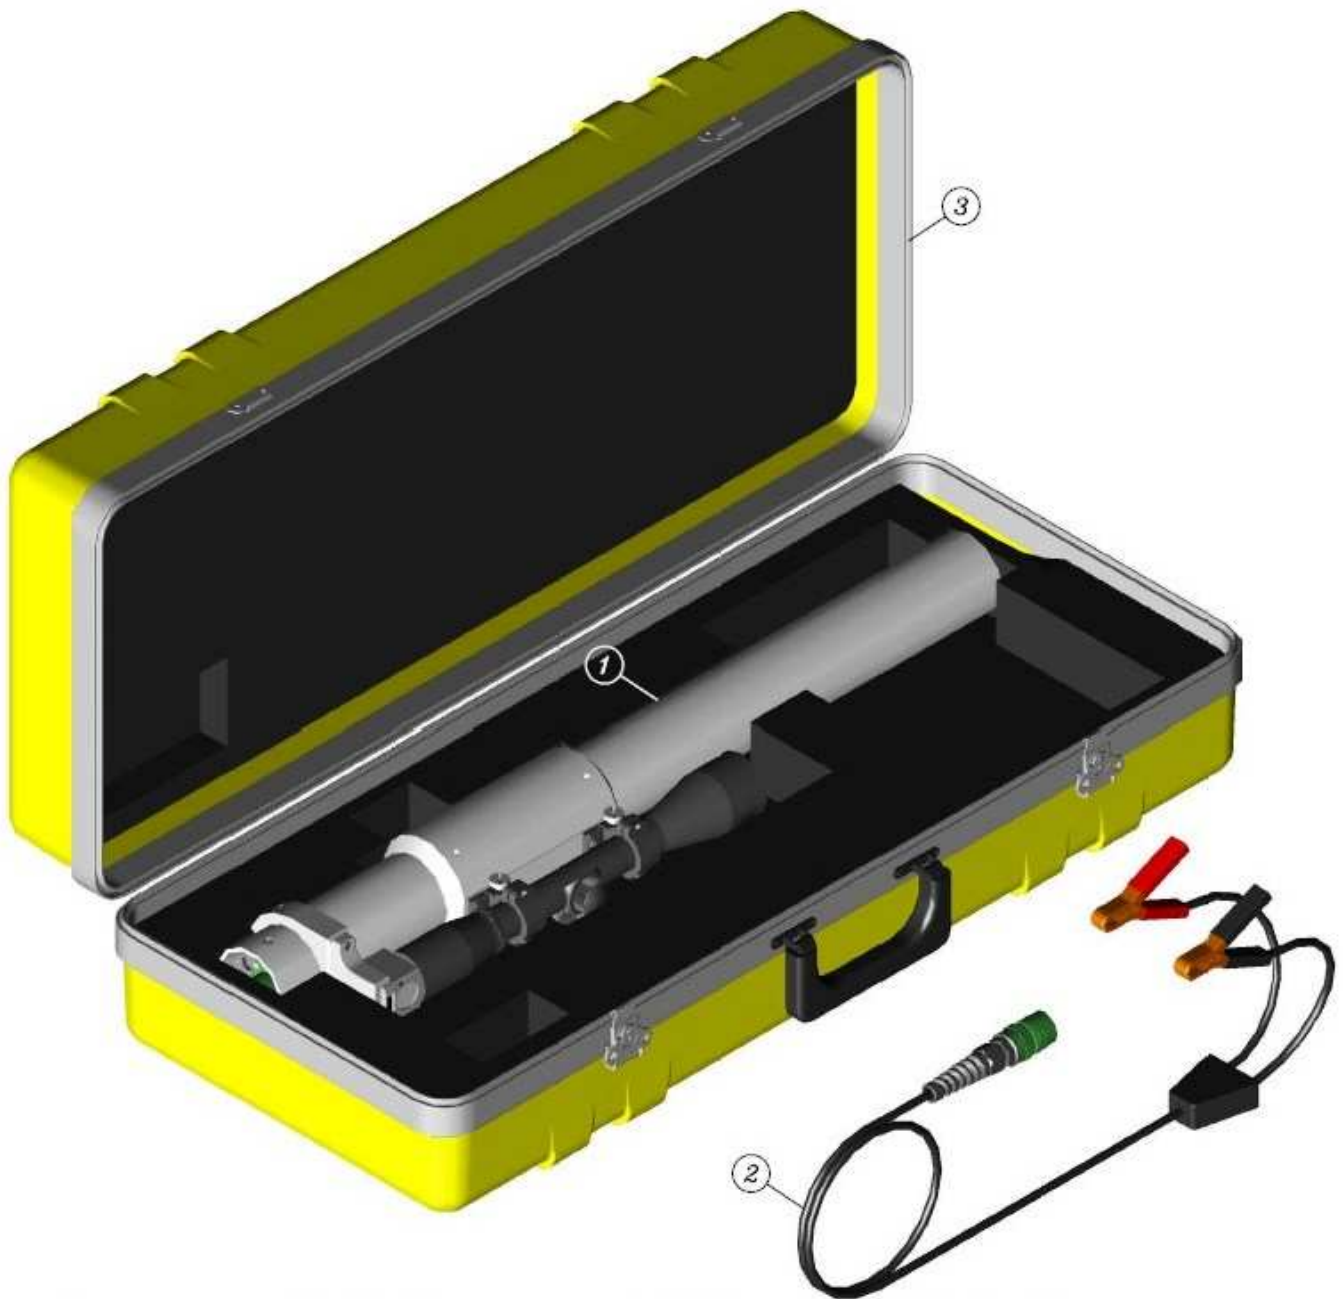

RS4000 Laser Kit---Part # 40603

40603 Parts List

Item No.	Part Number	Description
1	40530	Laser-Cannon w/ Scope*
2	40531	Key Box / Power Cable
3	40532	Case w/ Inserts

*** 40530 must be purchased with a 40532 case.**

40530 Parts List

<u>Item No.</u>	<u>Part Number</u>	<u>Description</u>
1	728124	Scope Assembly
2	728119	Scope Mount (Set of 2)
3	728120	Top Mount Base
4	729880	Vial Mount Ring
5	40069	Scope Mount Tube
6	40261	Vial Assembly
7	Ref Only	6-32 x 5/8" Pan Head Slot Screw
8	729741	Rear Cover Plate
9	Ref Only	6-32 x 3/4" Flat Head Slot Screw
10	Ref Only	10-24 x 3/16" Knurled Tip Set Screw
11	Ref Only	10-24 x 1/2" Knurled Tip Set Screw
12	743672	Power Cable Assembly
13	742905	Attenuator Knob
14	Ref Only	8-32 x 3/8" Flat Head Slot Screw

RS4000 Laser Kit --- Part # 40605

40605 Parts List

Item No.	Part Number	Description
1	40533	Laser-Cannon w/ Scope & Eye Bender*
2	40534	Key Box / Power Cable
3	40532	Case w/ Inserts

*** 40533 must be purchased with a 40532 case.**

RS4000 Laser/Cannon --- Part # 40533

40533 Parts List

<u>Item No.</u>	<u>Part Number</u>	<u>Description</u>
1	728124	Scope Assembly
2	728119	Scope Mount (Set of 2)
3	728120	Top Mount Base
4	729880	Mount Ring
5	40069	Scope Mount Tube
6	40337	Eye Bender Mount
7	Ref Only	6-32 x 1/2" Button Head Screw
8	40341	Eye Bender Assembly
9	Ref Only	6-32 x 1/2" Socket Cap Screw
10	Ref Only	10-24 x 3/16" Knurled Tip Set Screw
11	Ref Only	10-24 x 1/2" Knurled Tip Set Screw
12	Ref Only	10-24 x 3/16" Knurled Tip Set Screw