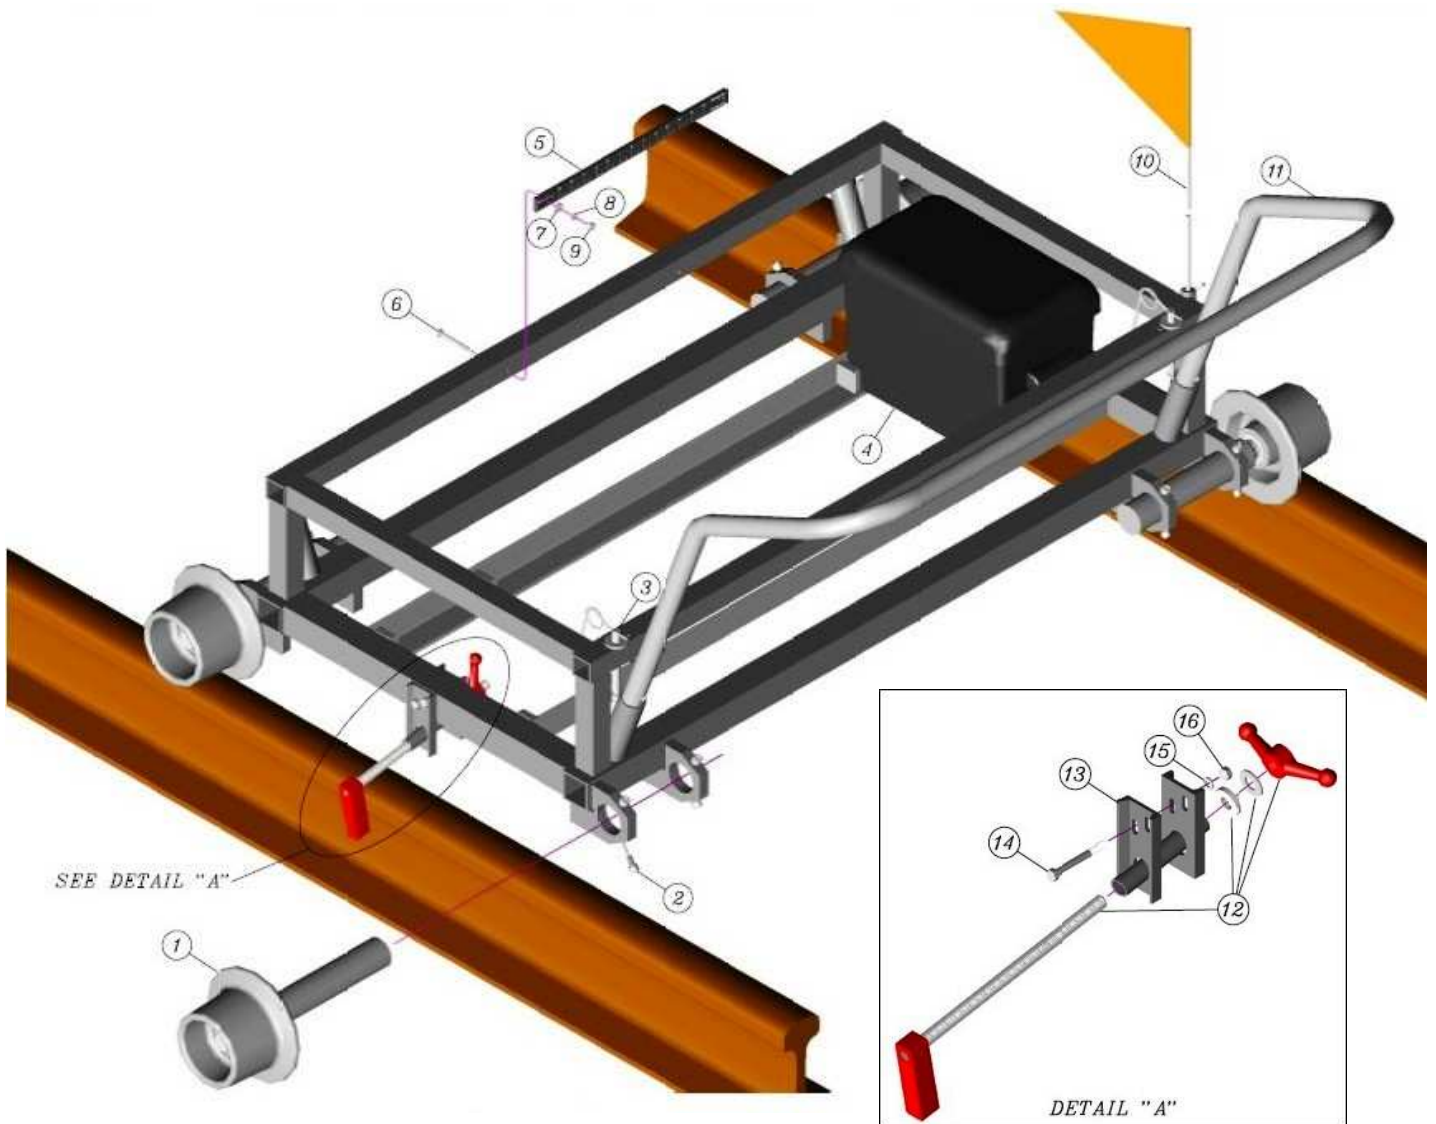

**RS4000 Cart/Buggy---Part # 40540, 40541, 40542,
40543, 40544 & 40545**

- 40540---56.5" Buggy
- 40541---42" Buggy
- 40542---63" Buggy
- 40543---66" Buggy
- 40544---39" Buggy
- 40545---69.5" Buggy

40540, 40541, 40542, 40543, 40544 & 40545

Parts List

Item No.	Part Number	Description
1	40148	Wheel/Axel Assembly Complete
2	Ref Only	3/8-16 x 5/8" Socket Head Cap Screw
3	40279	Storage Pin
4	40074	Battery Box
5	40083	Metric/Standard Scale
6	Ref Only	1/4-20 x 2 1/4" Hex Head Bolt
7	Ref Only	1/4" Flat Washer
8	Ref Only	1/4" Split Lock Washer
9	Ref Only	1/4-20 Hex Nut
10	40081	Whip Flag
11	40274	Handle
12	40269	Bias Clamp Assembly Complete
13	40273	Bias Clamp Bracket
14	Ref Only	5/16-18 x 3" Hex Head Bolt
15	Ref Only	5/16" Split Lock Washer
16	Ref Only	5/16-18 Hex Nut