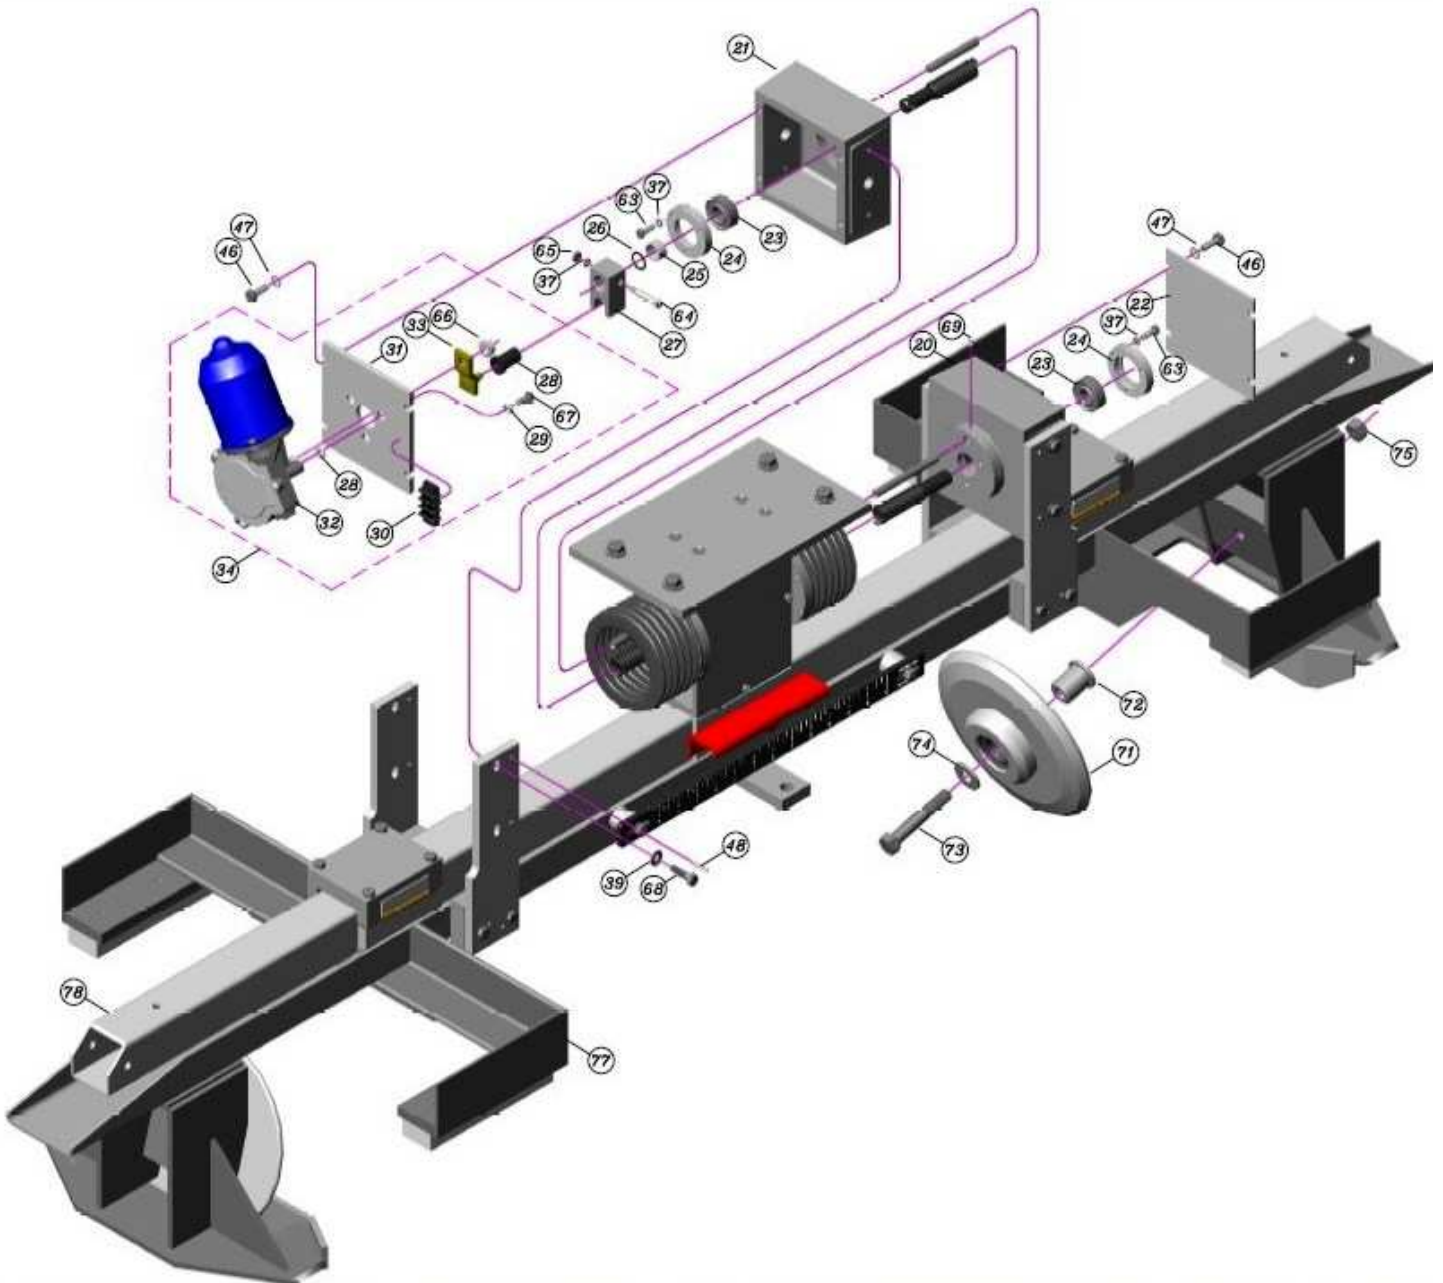

RS4000 Jackson Servo---Part # 40551 (Pg 1 of 3)

RS4000 Jackson Servo---Part # 40551 (Pg 2 of 3)

RS4000 Jackson Servo---Part # 40551 (Pg 3 of 3)

40551 Parts List (Pg 1 of 2)

Item No.	Part Number	Description
1	40551	Jackson Servo Assembly
2	40215	Bearing Block
3	40230	Bearing
4	40228	Shim
5	40221	Bearing Spacer
6	40218	Lower Bearing Block
7	40186	Drive Support Plate
8	40217	Support Plate Spacer
9	40370	Universal Standard/Metric Scale
10	40220	Scale Spacer
11	40200	Limit Switch Mounting Bracket
12	40072	Limit Switch
13	40173	Jack Screw*
14	40213	Support Rod
15	40077	Bellows/Flexible Shield w/ Clamps (SET)
16	40191	Sensor Plate
17	40172	Brass Nut*
18	40203	Nut Guide
19	40199	Pointer Bracket
20	40189	Limit Switch Actuator
21	40043	5X5 Cast Housing
22	40197	Cover Plate
23	40078	Jack Screw Bearing
24	40209	Bearing Retainer
25	40205	Bearing Spacer
26	40271	Non-Metallic Washer/Shim
27	40227	Crank Shaft
28	40226	Sleeve
29	40225	Non-Metallic Shoulder Washer
30	40085	Terminal Block
31	40214	Motor Mounting Plate
32	40075	24VDC Servo Motor
33	40076	Motor Arm
34	40281	Servo Motor Assembly w/ Sleeve
35	Ref Only	8-32 x 3/4" Flat Head Screw
36	Ref Only	10-24 x 3/4" Pan Head Slot Screw
37	Ref Only	#10 Split Ring Lock Washer
38	Ref Only	1/4-20 x 3" Hex Head Screw
39	Ref Only	1/4" Flat Washer
40	Ref Only	10-24 x 2" Pan Head Slot Screw
41	Ref Only	#10 External Tooth Lock Washer

***Updated Part-These parts must be replaced as a set in Yellow assemblies.**

RS4000 Jackson Servo Extension---Part # 40231

40231 Parts List

<u>Item No.</u>	<u>Part Number</u>	<u>Description</u>
1	40231	Extension Arm Assembly
2	40266	Knob Assembly
3	40267	Clamp Block
4	40268	Pointer
5	40174	Scale
6	40263	Pin
7	40264	Knob
8	Ref Only	#10 Flat Washer
9	Ref Only	#10 External Tooth Lock Washer
10	Ref Only	10-32 x 1/2" Pan Head Slot Screw
11	Ref Only	1/4-20 x 3/8" Pan Head Slot Screw
12	Ref Only	1/4" External Tooth Lock Washer
13	Ref Only	1/4" Narrow Washer
14	Ref Only	3/8" Flat Washer
15	Ref Only	3/8-16 Lock Nut