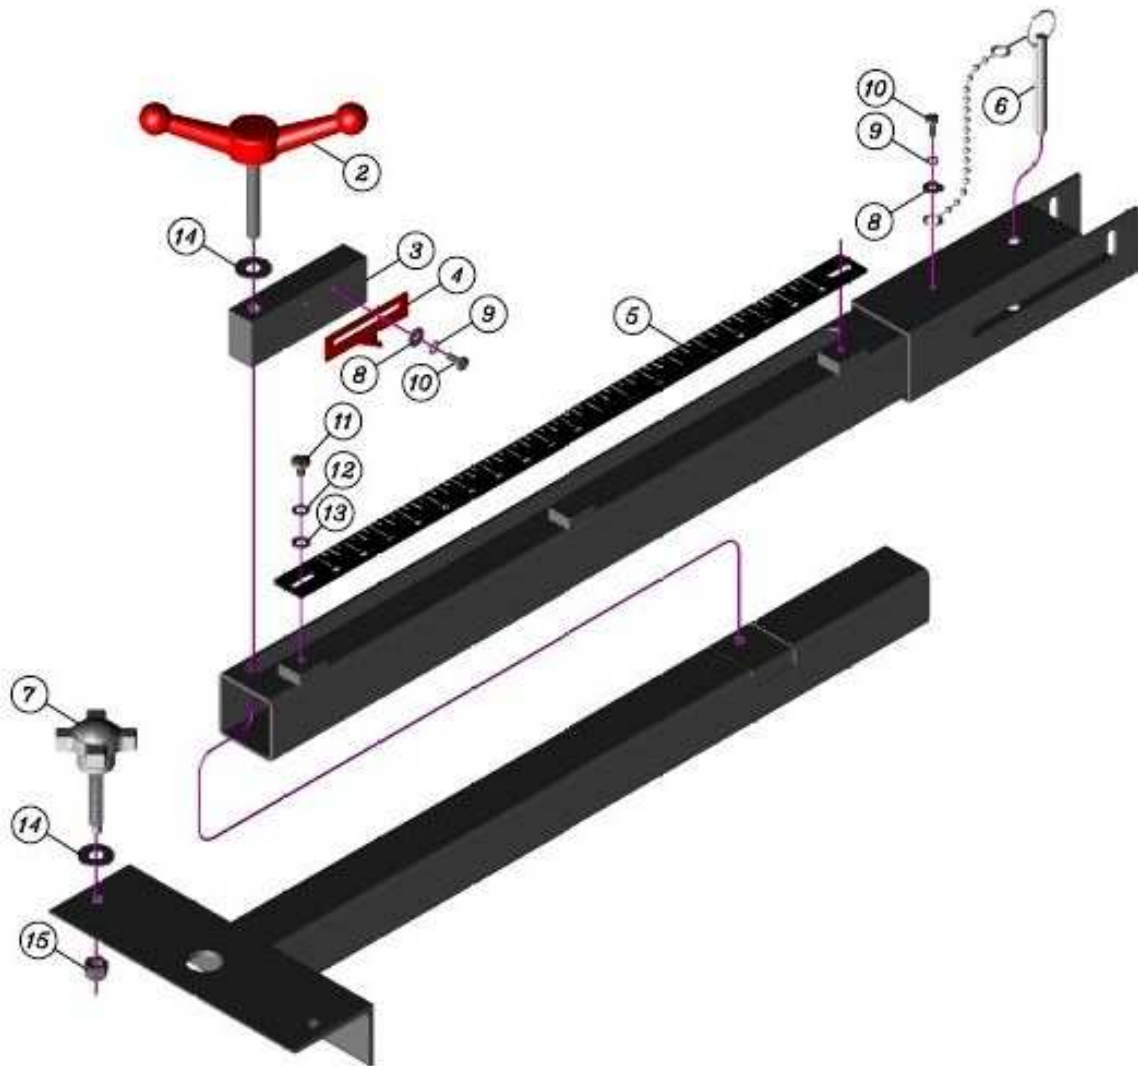

RS4000 Jackson Servo---Part # 40551 (Pg 1 of 3)

RS4000 Jackson Servo---Part # 40551 (Pg 2 of 3)

RS4000 Jackson Servo---Part # 40551 (Pg 3 of 3)

40551 Parts List (Pg 1 of 2)

Item No.	Part Number	Description
1	40551	Jackson Servo Assembly
2	40215	Bearing Block
3	40230	Bearing
4	40228	Shim
5	40221	Bearing Spacer
6	40218	Lower Bearing Block
7	40186	Drive Support Plate
8	40217	Support Plate Spacer
9	40370	Universal Standard/Metric Scale
10	40220	Scale Spacer
11	40200	Limit Switch Mounting Bracket
12	40072	Limit Switch
13	40173	Jack Screw*
14	40213	Support Rod
15	40077	Bellows/Flexible Shield w/ Clamps (SET)
16	40191	Sensor Plate
17	40172	Brass Nut*
18	40203	Nut Guide
19	40199	Pointer Bracket
20	40189	Limit Switch Actuator
21	40043	5X5 Cast Housing
22	40197	Cover Plate
23	40078	Jack Screw Bearing
24	40209	Bearing Retainer
25	40205	Bearing Spacer
26	40271	Non-Metallic Washer/Shim
27	40227	Crank Shaft
28	40226	Sleeve
29	40225	Non-Metallic Shoulder Washer
30	40085	Terminal Block
31	40214	Motor Mounting Plate
32	40075	24VDC Servo Motor
33	40076	Motor Arm
34	40281	Servo Motor Assembly w/ Sleeve
35	Ref Only	8-32 x 3/4" Flat Head Screw
36	Ref Only	10-24 x 3/4" Pan Head Slot Screw
37	Ref Only	#10 Split Ring Lock Washer
38	Ref Only	1/4-20 x 3" Hex Head Screw
39	Ref Only	1/4" Flat Washer
40	Ref Only	10-24 x 2" Pan Head Slot Screw
41	Ref Only	#10 External Tooth Lock Washer

***Updated Part-These parts must be replaced as a set in Yellow assemblies.**

RS4000 Jackson Servo Extension---Part # 40231

40231 Parts List

<u>Item No.</u>	<u>Part Number</u>	<u>Description</u>
1	40231	Extension Arm Assembly
2	40266	Knob Assembly
3	40267	Clamp Block
4	40268	Pointer
5	40174	Scale
6	40263	Pin
7	40264	Knob
8	Ref Only	#10 Flat Washer
9	Ref Only	#10 External Tooth Lock Washer
10	Ref Only	10-32 x 1/2" Pan Head Slot Screw
11	Ref Only	1/4-20 x 3/8" Pan Head Slot Screw
12	Ref Only	1/4" External Tooth Lock Washer
13	Ref Only	1/4" Narrow Washer
14	Ref Only	3/8" Flat Washer
15	Ref Only	3/8-16 Lock Nut