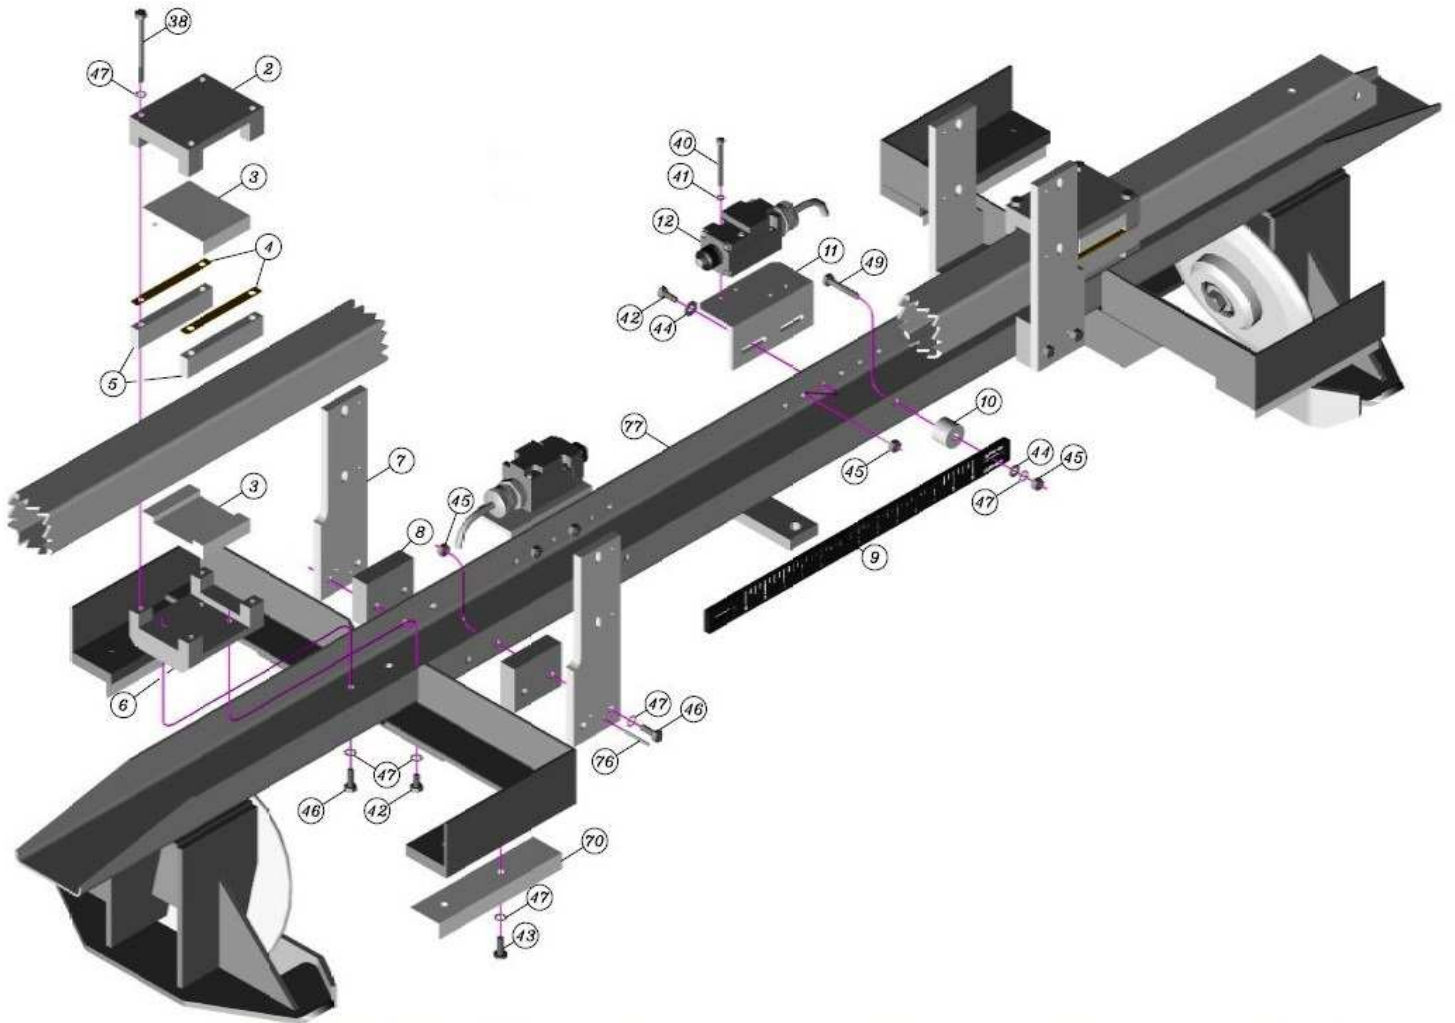

RS4000 Jackson Servo---Part # 40551 (Pg 1 of 3)

RS4000 Jackson Servo---Part # 40551 (Pg 2 of 3)

RS4000 Jackson Servo---Part # 40551 (Pg 3 of 3)

40551 Parts List (Pg 1 of 2)

Item No.	Part Number	Description
1	40551	Jackson Servo Assembly
2	40215	Bearing Block
3	40230	Bearing
4	40228	Shim
5	40221	Bearing Spacer
6	40218	Lower Bearing Block
7	40186	Drive Support Plate
8	40217	Support Plate Spacer
9	40370	Universal Standard/Metric Scale
10	40220	Scale Spacer
11	40200	Limit Switch Mounting Bracket
12	40072	Limit Switch
13	40173	Jack Screw*
14	40213	Support Rod
15	40077	Bellows/Flexible Shield w/ Clamps (SET)
16	40191	Sensor Plate
17	40172	Brass Nut*
18	40203	Nut Guide
19	40199	Pointer Bracket
20	40189	Limit Switch Actuator
21	40043	5X5 Cast Housing
22	40197	Cover Plate
23	40078	Jack Screw Bearing
24	40209	Bearing Retainer
25	40205	Bearing Spacer
26	40271	Non-Metallic Washer/Shim
27	40227	Crank Shaft
28	40226	Sleeve
29	40225	Non-Metallic Shoulder Washer
30	40085	Terminal Block
31	40214	Motor Mounting Plate
32	40075	24VDC Servo Motor
33	40076	Motor Arm
34	40281	Servo Motor Assembly w/ Sleeve
35	Ref Only	8-32 x 3/4" Flat Head Screw
36	Ref Only	10-24 x 3/4" Pan Head Slot Screw
37	Ref Only	#10 Split Ring Lock Washer
38	Ref Only	1/4-20 x 3" Hex Head Screw
39	Ref Only	1/4" Flat Washer
40	Ref Only	10-24 x 2" Pan Head Slot Screw
41	Ref Only	#10 External Tooth Lock Washer

***Updated Part-These parts must be replaced as a set in Yellow assemblies.**

RS4000 Jackson Servo Extension---Part # 40231

40231 Parts List

<u>Item No.</u>	<u>Part Number</u>	<u>Description</u>
1	40231	Extension Arm Assembly
2	40266	Knob Assembly
3	40267	Clamp Block
4	40268	Pointer
5	40174	Scale
6	40263	Pin
7	40264	Knob
8	Ref Only	#10 Flat Washer
9	Ref Only	#10 External Tooth Lock Washer
10	Ref Only	10-32 x 1/2" Pan Head Slot Screw
11	Ref Only	1/4-20 x 3/8" Pan Head Slot Screw
12	Ref Only	1/4" External Tooth Lock Washer
13	Ref Only	1/4" Narrow Washer
14	Ref Only	3/8" Flat Washer
15	Ref Only	3/8-16 Lock Nut