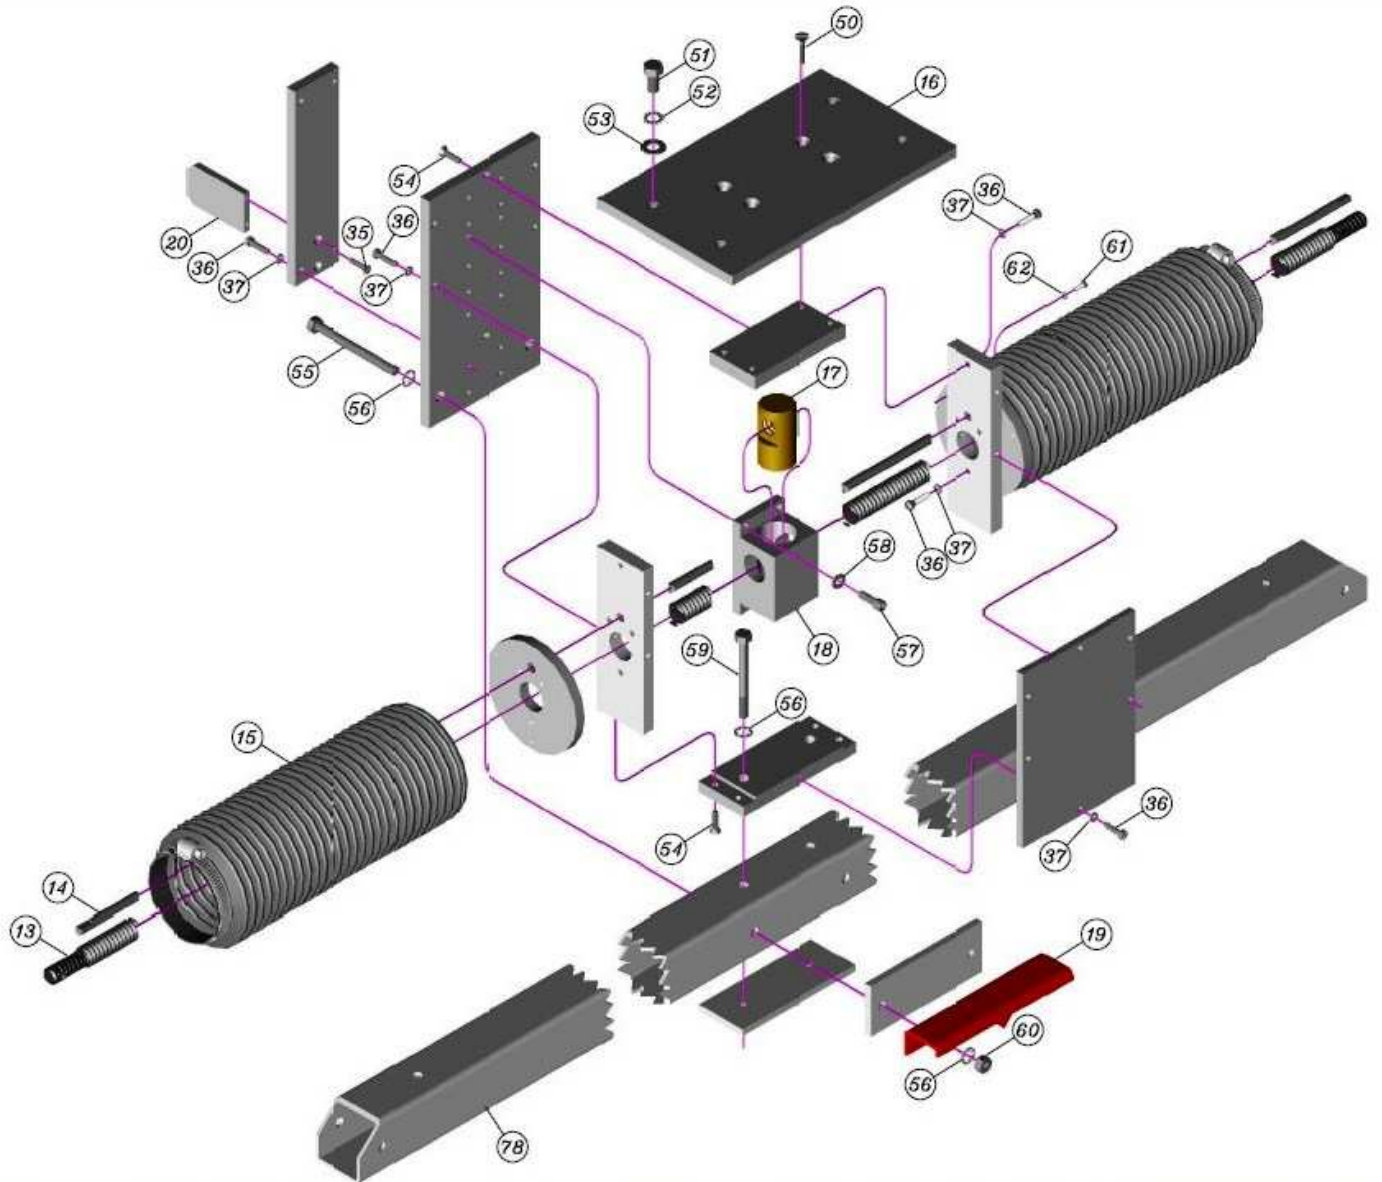

RS4000 Jackson Servo---Part # 40551 (Pg 1 of 3)

RS4000 Jackson Servo---Part # 40551 (Pg 2 of 3)

RS4000 Jackson Servo---Part # 40551 (Pg 3 of 3)

40551 Parts List (Pg 1 of 2)

Item No.	Part Number	Description
1	40551	Jackson Servo Assembly
2	40215	Bearing Block
3	40230	Bearing
4	40228	Shim
5	40221	Bearing Spacer
6	40218	Lower Bearing Block
7	40186	Drive Support Plate
8	40217	Support Plate Spacer
9	40370	Universal Standard/Metric Scale
10	40220	Scale Spacer
11	40200	Limit Switch Mounting Bracket
12	40072	Limit Switch
13	40173	Jack Screw*
14	40213	Support Rod
15	40077	Bellows/Flexible Shield w/ Clamps (SET)
16	40191	Sensor Plate
17	40172	Brass Nut*
18	40203	Nut Guide
19	40199	Pointer Bracket
20	40189	Limit Switch Actuator
21	40043	5X5 Cast Housing
22	40197	Cover Plate
23	40078	Jack Screw Bearing
24	40209	Bearing Retainer
25	40205	Bearing Spacer
26	40271	Non-Metallic Washer/Shim
27	40227	Crank Shaft
28	40226	Sleeve
29	40225	Non-Metallic Shoulder Washer
30	40085	Terminal Block
31	40214	Motor Mounting Plate
32	40075	24VDC Servo Motor
33	40076	Motor Arm
34	40281	Servo Motor Assembly w/ Sleeve
35	Ref Only	8-32 x 3/4" Flat Head Screw
36	Ref Only	10-24 x 3/4" Pan Head Slot Screw
37	Ref Only	#10 Split Ring Lock Washer
38	Ref Only	1/4-20 x 3" Hex Head Screw
39	Ref Only	1/4" Flat Washer
40	Ref Only	10-24 x 2" Pan Head Slot Screw
41	Ref Only	#10 External Tooth Lock Washer

***Updated Part-These parts must be replaced as a set in Yellow assemblies.**

RS4000 Jackson Servo Extension---Part # 40231

40231 Parts List

<u>Item No.</u>	<u>Part Number</u>	<u>Description</u>
1	40231	Extension Arm Assembly
2	40266	Knob Assembly
3	40267	Clamp Block
4	40268	Pointer
5	40174	Scale
6	40263	Pin
7	40264	Knob
8	Ref Only	#10 Flat Washer
9	Ref Only	#10 External Tooth Lock Washer
10	Ref Only	10-32 x 1/2" Pan Head Slot Screw
11	Ref Only	1/4-20 x 3/8" Pan Head Slot Screw
12	Ref Only	1/4" External Tooth Lock Washer
13	Ref Only	1/4" Narrow Washer
14	Ref Only	3/8" Flat Washer
15	Ref Only	3/8-16 Lock Nut