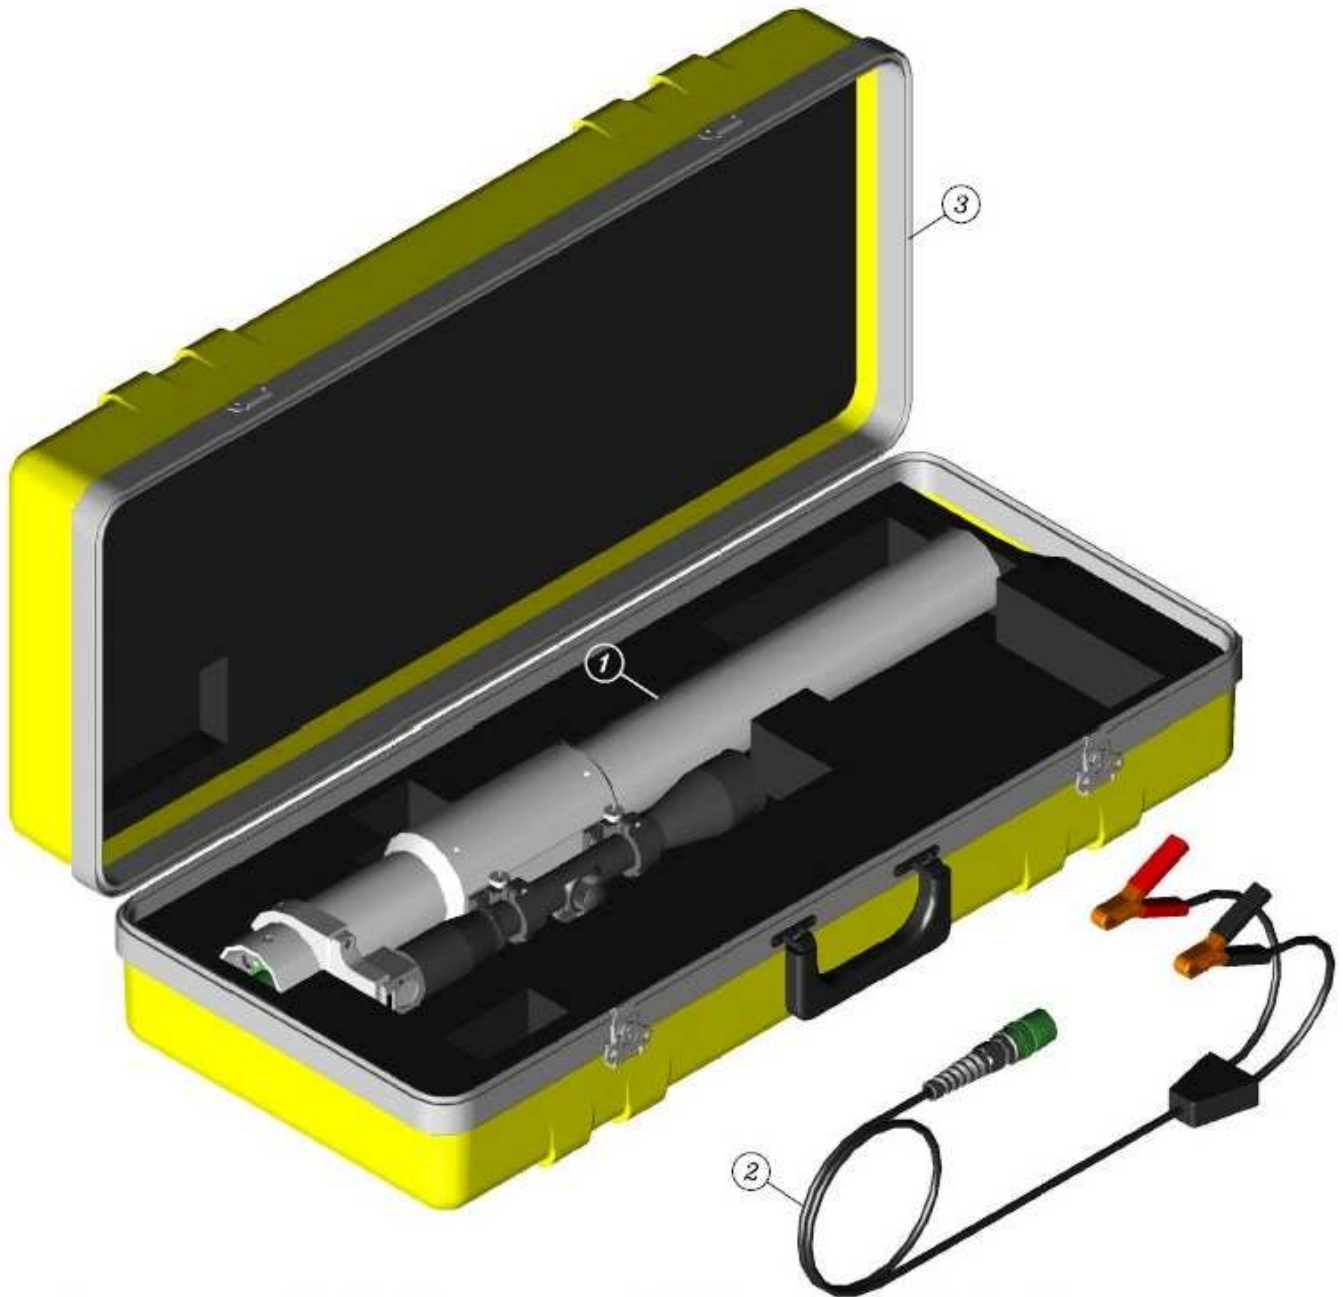

RS4000 Laser Kit --- Part # 40605

40605 Parts List

Item No.	Part Number	Description
1	40533	Laser-Cannon w/ Scope & Eye Bender*
2	40534	Key Box / Power Cable
3	40532	Case w/ Inserts

*** 40533 must be purchased with a 40532 case.**

RS4000 Laser/Cannon --- Part # 40533

40533 Parts List

<u>Item No.</u>	<u>Part Number</u>	<u>Description</u>
1	728124	Scope Assembly
2	728119	Scope Mount (Set of 2)
3	728120	Top Mount Base
4	729880	Mount Ring
5	40069	Scope Mount Tube
6	40337	Eye Bender Mount
7	Ref Only	6-32 x 1/2" Button Head Screw
8	40341	Eye Bender Assembly
9	Ref Only	6-32 x 1/2" Socket Cap Screw
10	Ref Only	10-24 x 3/16" Knurled Tip Set Screw
11	Ref Only	10-24 x 1/2" Knurled Tip Set Screw
12	Ref Only	10-24 x 3/16" Knurled Tip Set Screw