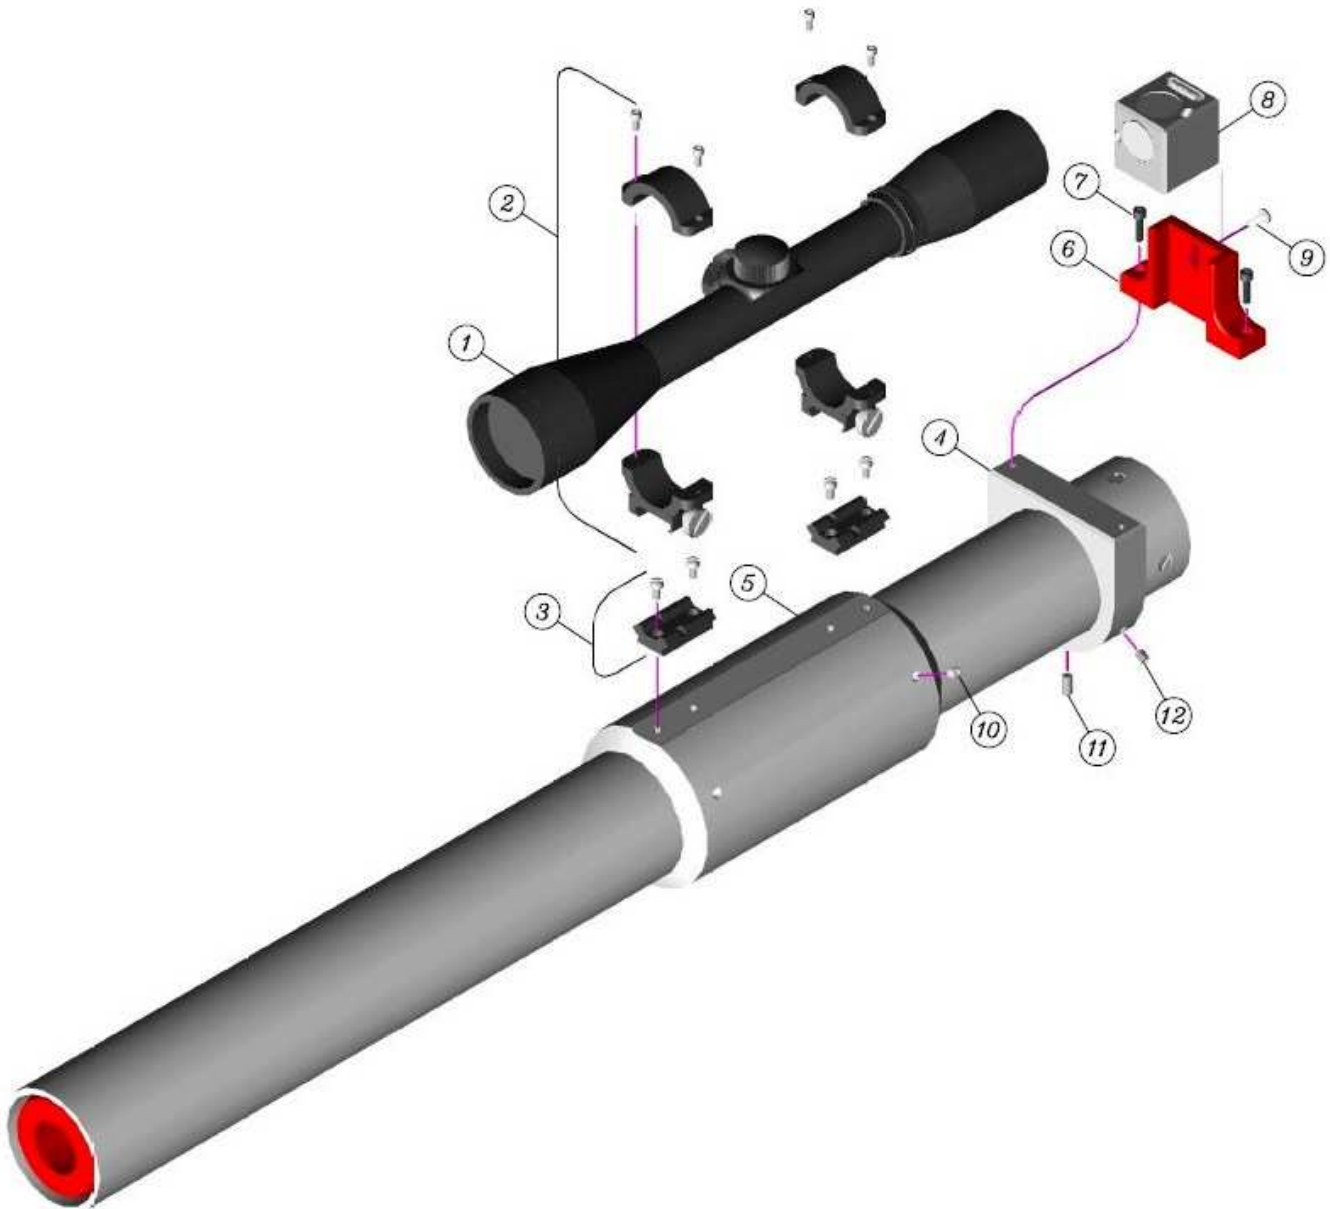

RS4000 Laser Kit --- Part # 40605

40605 Parts List

Item No.	Part Number	Description
1	40533	Laser-Cannon w/ Scope & Eye Bender*
2	40534	Key Box / Power Cable
3	40532	Case w/ Inserts

*** 40533 must be purchased with a 40532 case.**

RS4000 Laser/Cannon --- Part # 40533

40533 Parts List

<u>Item No.</u>	<u>Part Number</u>	<u>Description</u>
1	728124	Scope Assembly
2	728119	Scope Mount (Set of 2)
3	728120	Top Mount Base
4	729880	Mount Ring
5	40069	Scope Mount Tube
6	40337	Eye Bender Mount
7	Ref Only	6-32 x 1/2" Button Head Screw
8	40341	Eye Bender Assembly
9	Ref Only	6-32 x 1/2" Socket Cap Screw
10	Ref Only	10-24 x 3/16" Knurled Tip Set Screw
11	Ref Only	10-24 x 1/2" Knurled Tip Set Screw
12	Ref Only	10-24 x 3/16" Knurled Tip Set Screw