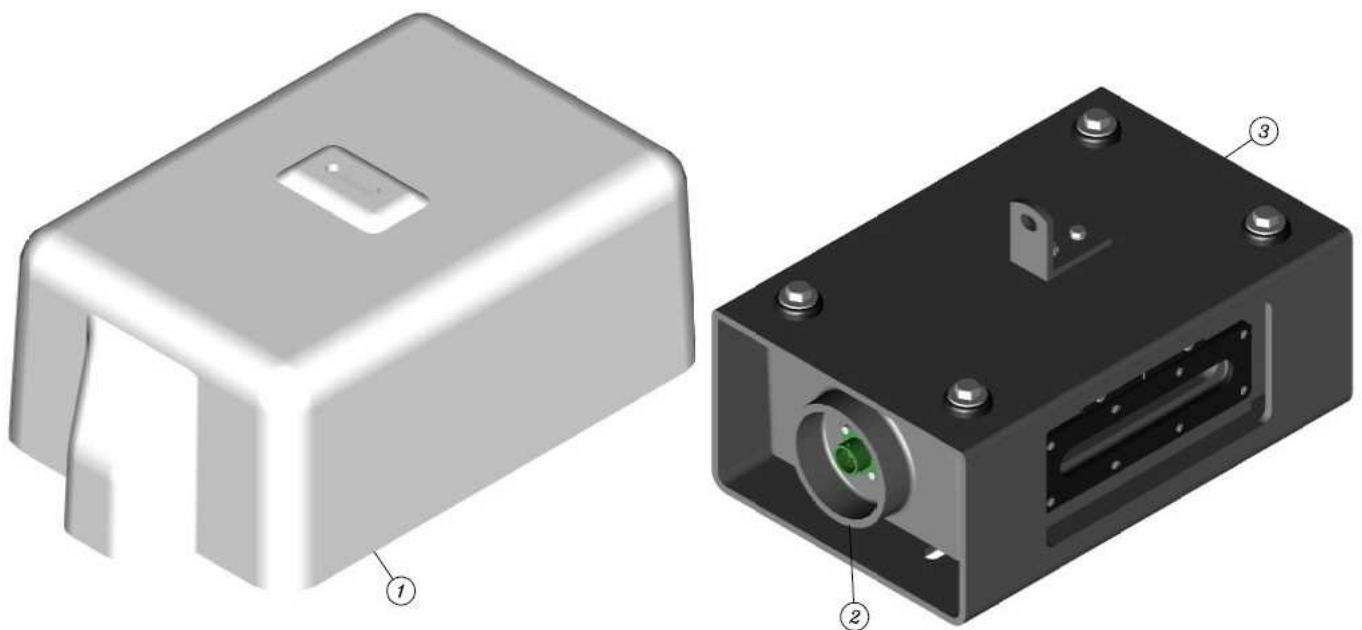

RS4000 Sensor Kit---Part # 40602

40602 Parts List

<u>Item No.</u>	<u>Part Number</u>	<u>Description</u>
1	40523	Vandal Cover
2	40520	RS4000 Sensor Assembly
3	40522	Sensor Mount Assembly
Not Pictured	40521	Laser Simulator

RS4000 Sensor Mounting Kit---Part # 40522

40522 Parts List

<u>Item No.</u>	<u>Part Number</u>	<u>Description</u>
1	739903	Hitch Pin
2	Ref Only	10-32 x 5/8" Hex Head Bolt
3	Ref Only	#10 Split Lock Washer
4	729873	Mount Frame
5	40520	RS4000 Sensor Assembly
6	40066	Mount Grommet
7	Ref Only	5/16" x 3/4" OD Flat Washer
8	Ref Only	5/16-18 x 1 1/4" Hex Head Bolt
9	741523	Lock Stable