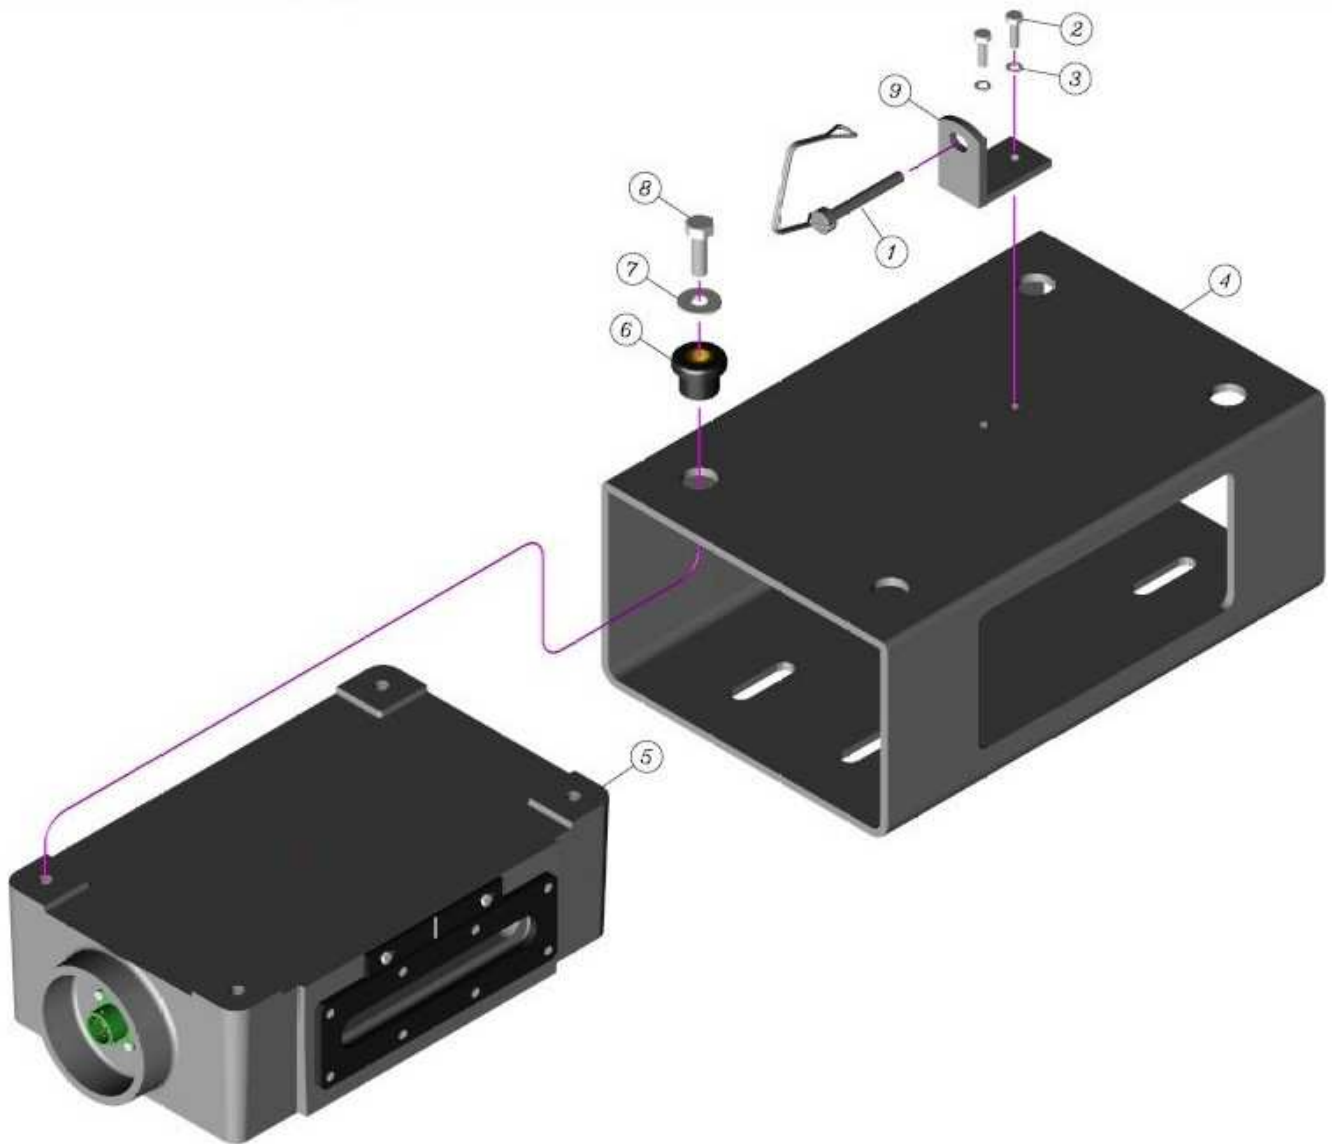

RS4000 Sensor Kit---Part # 40602

40602 Parts List

<u>Item No.</u>	<u>Part Number</u>	<u>Description</u>
1	40523	Vandal Cover
2	40520	RS4000 Sensor Assembly
3	40522	Sensor Mount Assembly
Not Pictured	40521	Laser Simulator

RS4000 Sensor Mounting Kit---Part # 40522

40522 Parts List

<u>Item No.</u>	<u>Part Number</u>	<u>Description</u>
1	739903	Hitch Pin
2	Ref Only	10-32 x 5/8" Hex Head Bolt
3	Ref Only	#10 Split Lock Washer
4	729873	Mount Frame
5	40520	RS4000 Sensor Assembly
6	40066	Mount Grommet
7	Ref Only	5/16" x 3/4" OD Flat Washer
8	Ref Only	5/16-18 x 1 1/4" Hex Head Bolt
9	741523	Lock Stable