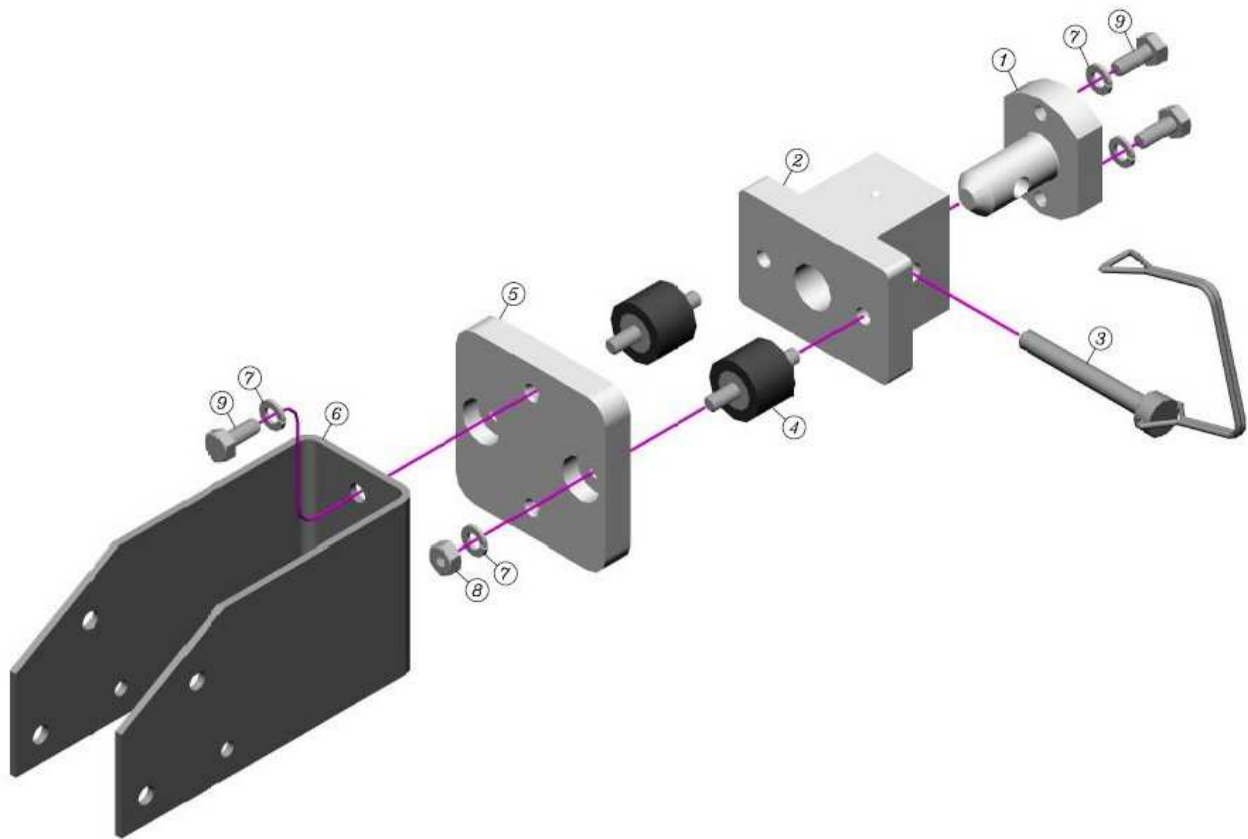

RS4000 Lightbar Kit---Part # 40601

40601 Parts List

<u>Item No.</u>	<u>Part Number</u>	<u>Description</u>
1	40510	RS4000 LED Lightbar Assembly
2	40511	Lightbar Mounting Kit

RS4000 LED Lightbar---Part # 40510

40510 Parts List

Item No.	Part Number	Description
1	743810	Sun Shield
2	40278	Latch
3	40011	Red LED Limit Indicator
4	40012	Yellow LED L/R Indicator
5	40010	White LED Center Indicator
6	40023	Connector w/ Wiring Harness
7	40013	Light Indicator Grommet
8	40014	Yellow HO LED L/R Indicator
9	40015	White HO LED Center Indicator
10	Ref Only	10-32 x 3/4" Pan Head Slot Screw
11	Ref Only	4-40 x 3/8" Pan Head Slot Screw
12	Ref Only	4-40 Hex Nut
13	Ref Only	1/4-20 x 1/2" Hex Head Bolt
14	Ref Only	1/4-20 Nylon Lock Nut

RS4000 Lightbar Mounting Kit---Part # 40511

40511 Parts List

<u>Item No.</u>	<u>Part Number</u>	<u>Description</u>
1	743809	Mount Pin
2	729887	'T' Bracket
3	40024	Hitch Pin
4	728128	Threaded Shock Mounts
5	729891	Adaptor Plate
6	729888	'U' Bracket
7	Ref Only	¼" Slit Lock Washer
8	Ref Only	¼-20 Nylon Lock Nut
9	Ref Only	¼-20 x ½" Hex Head Bolt