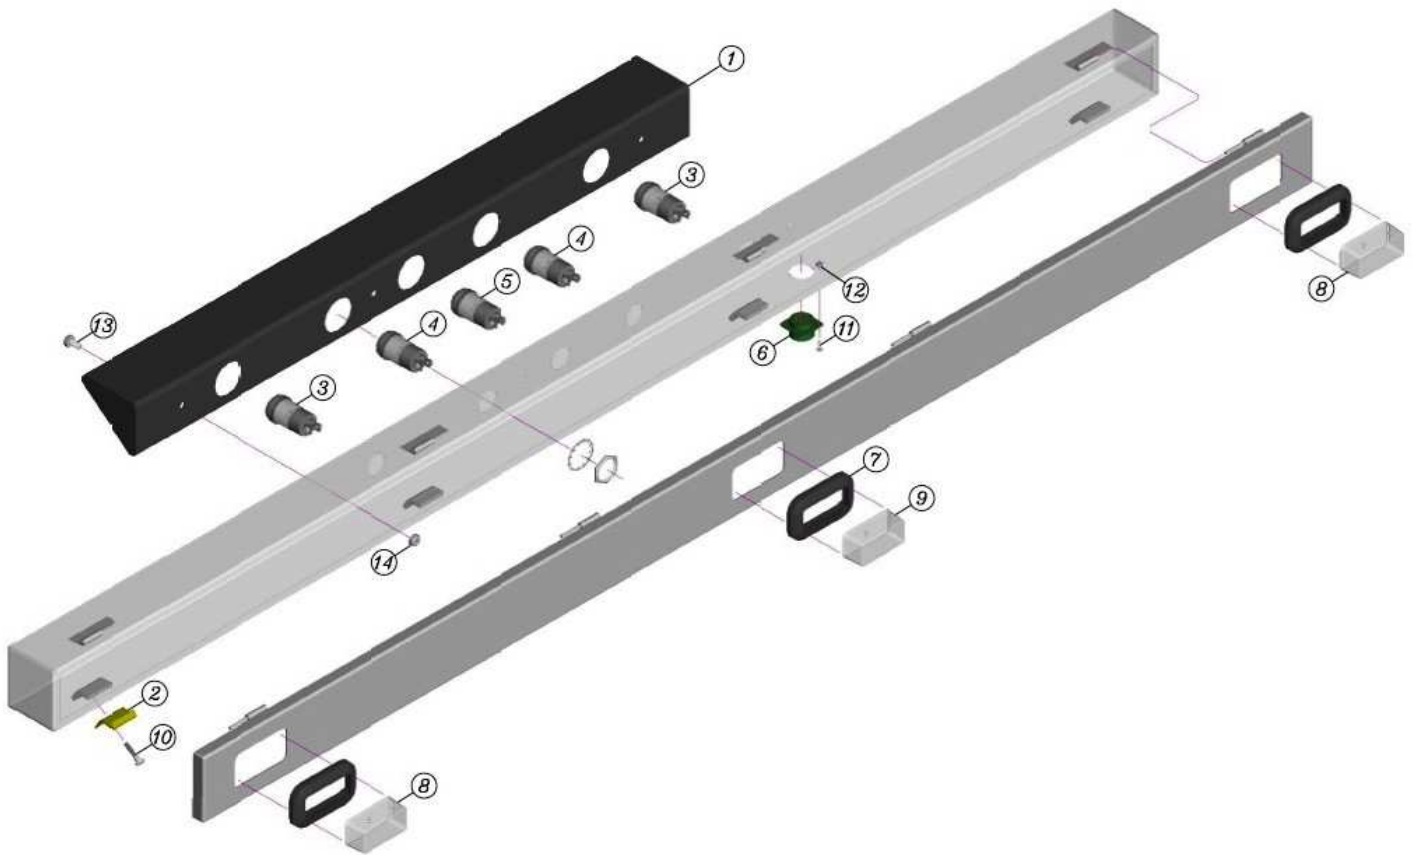

RS4000 Lightbar Kit---Part # 40601

40601 Parts List

<u>Item No.</u>	<u>Part Number</u>	<u>Description</u>
1	40510	RS4000 LED Lightbar Assembly
2	40511	Lightbar Mounting Kit

RS4000 LED Lightbar---Part # 40510

40510 Parts List

Item No.	Part Number	Description
1	743810	Sun Shield
2	40278	Latch
3	40011	Red LED Limit Indicator
4	40012	Yellow LED L/R Indicator
5	40010	White LED Center Indicator
6	40023	Connector w/ Wiring Harness
7	40013	Light Indicator Grommet
8	40014	Yellow HO LED L/R Indicator
9	40015	White HO LED Center Indicator
10	Ref Only	10-32 x 3/4" Pan Head Slot Screw
11	Ref Only	4-40 x 3/8" Pan Head Slot Screw
12	Ref Only	4-40 Hex Nut
13	Ref Only	1/4-20 x 1/2" Hex Head Bolt
14	Ref Only	1/4-20 Nylon Lock Nut

RS4000 Lightbar Mounting Kit---Part # 40511

40511 Parts List

<u>Item No.</u>	<u>Part Number</u>	<u>Description</u>
1	743809	Mount Pin
2	729887	'T' Bracket
3	40024	Hitch Pin
4	728128	Threaded Shock Mounts
5	729891	Adaptor Plate
6	729888	'U' Bracket
7	Ref Only	¼" Slit Lock Washer
8	Ref Only	¼-20 Nylon Lock Nut
9	Ref Only	¼-20 x ½" Hex Head Bolt