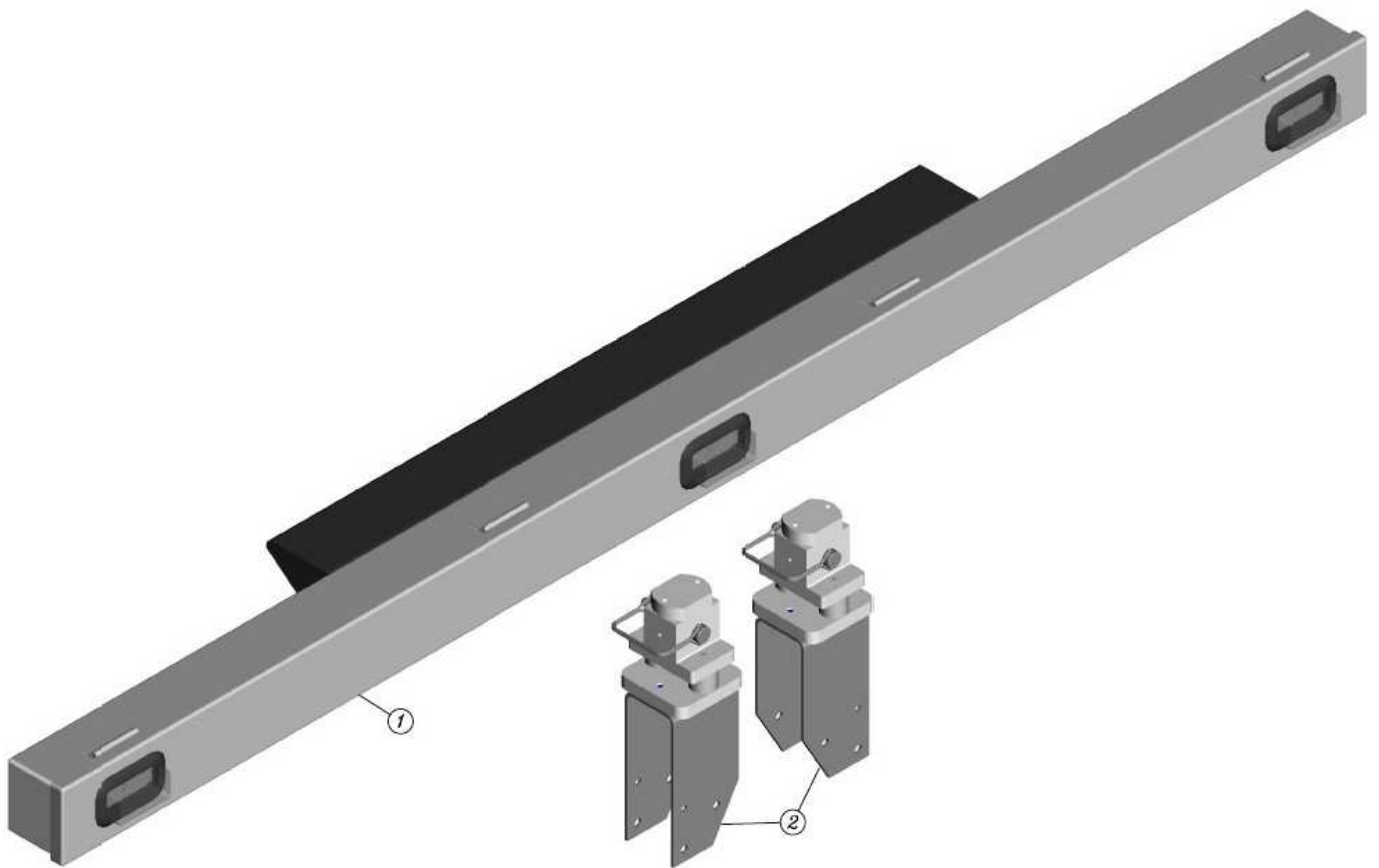

RS4000 Lightbar Kit---Part # 40601

40601 Parts List

<u>Item No.</u>	<u>Part Number</u>	<u>Description</u>
1	40510	RS4000 LED Lightbar Assembly
2	40511	Lightbar Mounting Kit

RS4000 LED Lightbar---Part # 40510

40510 Parts List

Item No.	Part Number	Description
1	743810	Sun Shield
2	40278	Latch
3	40011	Red LED Limit Indicator
4	40012	Yellow LED L/R Indicator
5	40010	White LED Center Indicator
6	40023	Connector w/ Wiring Harness
7	40013	Light Indicator Grommet
8	40014	Yellow HO LED L/R Indicator
9	40015	White HO LED Center Indicator
10	Ref Only	10-32 x 3/4" Pan Head Slot Screw
11	Ref Only	4-40 x 3/8" Pan Head Slot Screw
12	Ref Only	4-40 Hex Nut
13	Ref Only	1/4-20 x 1/2" Hex Head Bolt
14	Ref Only	1/4-20 Nylon Lock Nut

RS4000 Lightbar Mounting Kit---Part # 40511

40511 Parts List

<u>Item No.</u>	<u>Part Number</u>	<u>Description</u>
1	743809	Mount Pin
2	729887	'T' Bracket
3	40024	Hitch Pin
4	728128	Threaded Shock Mounts
5	729891	Adaptor Plate
6	729888	'U' Bracket
7	Ref Only	¼" Slit Lock Washer
8	Ref Only	¼-20 Nylon Lock Nut
9	Ref Only	¼-20 x ½" Hex Head Bolt